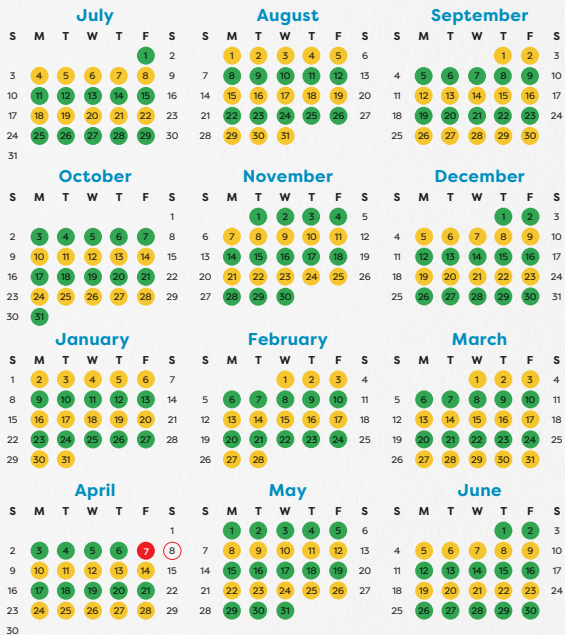

Area A Bin Collection Calendar 2022/23

- Recycle Collection
- FOGO collection
- Collected next day

Council undertakes collections on public holidays with the exception of Good Friday and Christmas Day. On these days the collection will be undertaken the following day.

To find out whether your property is in Area A or Area B, visit Council's website, melton.vic.gov.au/waste or call Customer Service on 9747 7200.

Area B Bin Collection Calendar 2022/23