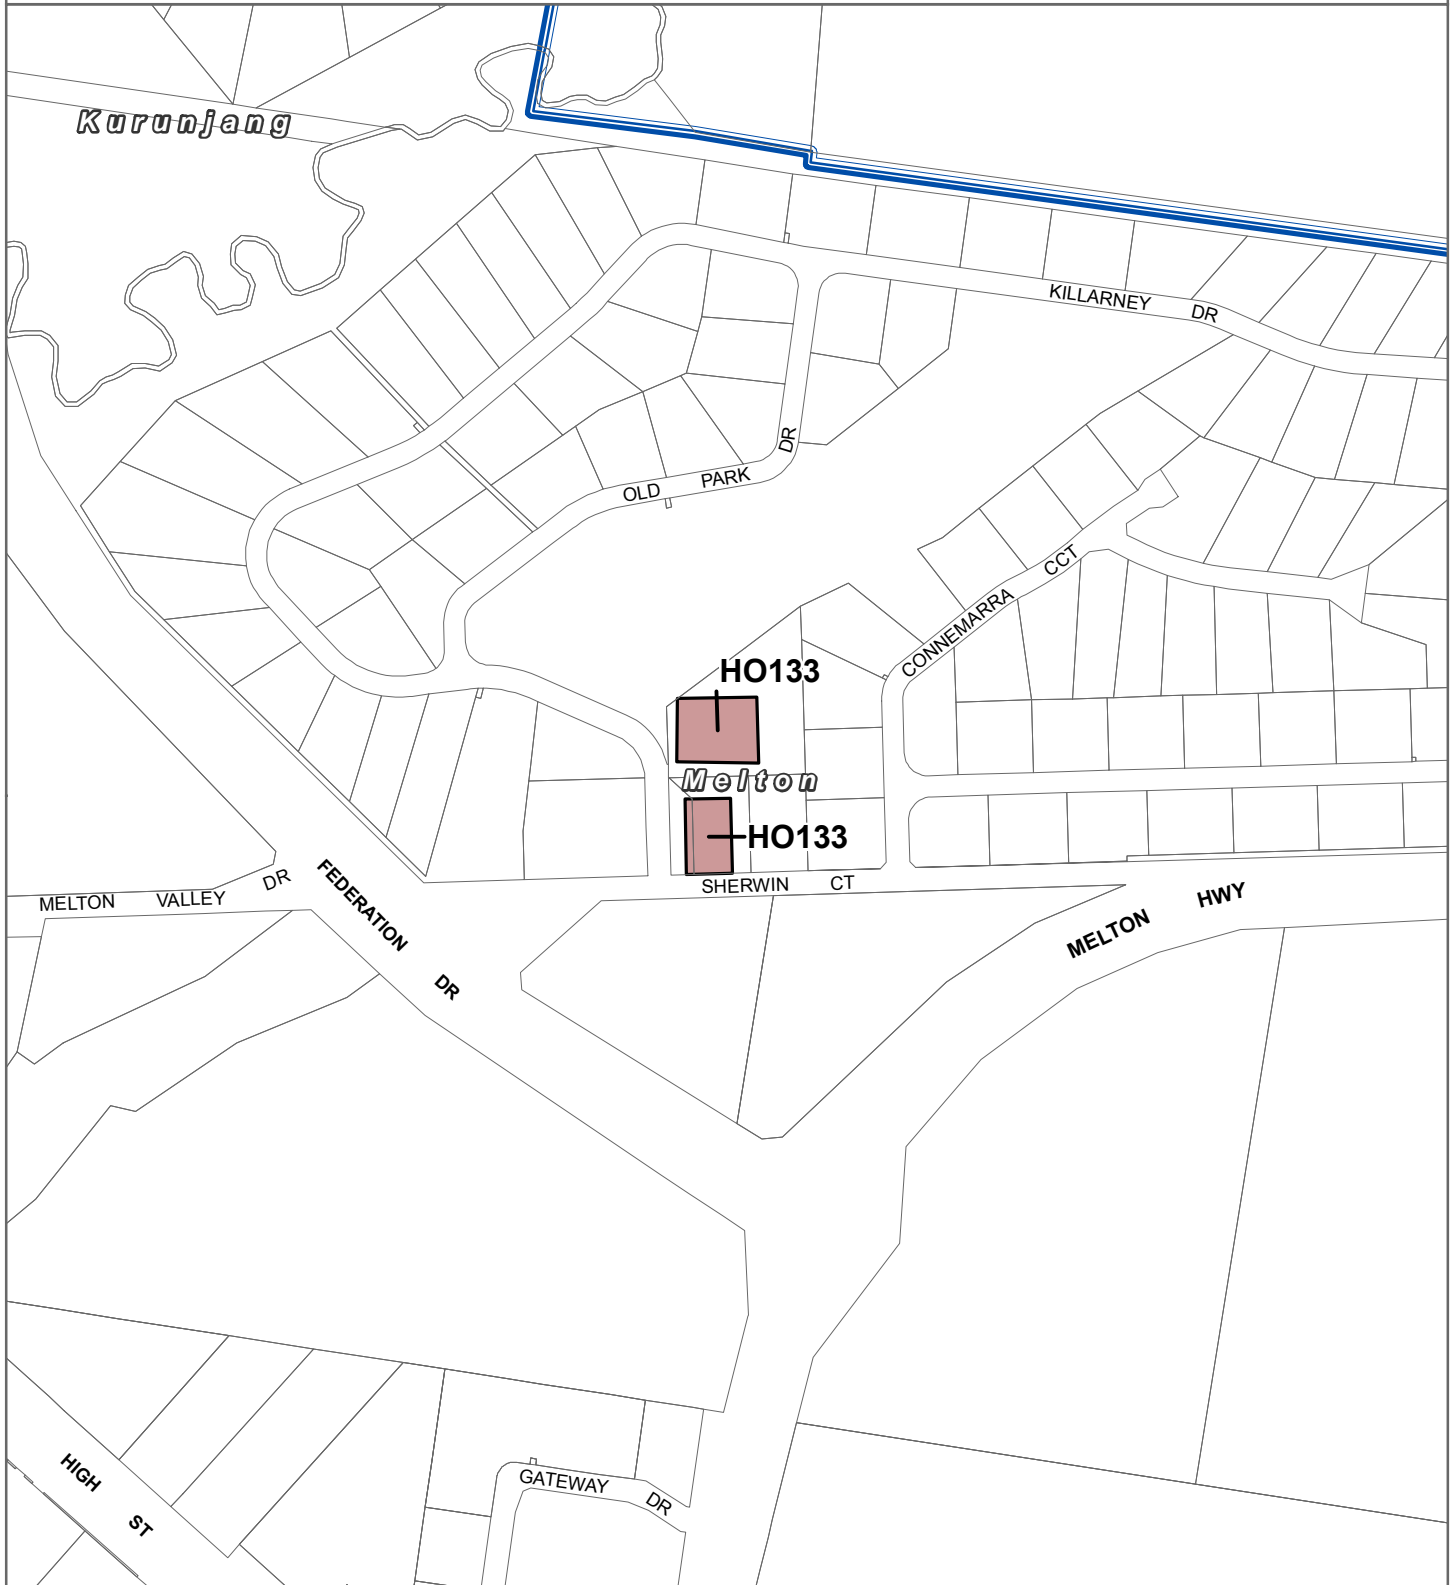

MELTON PLANNING SCHEME - LOCAL PROVISION AMENDMENT C198

LEGEND

- HO - Heritage Overlay
- Local Government Area
- Urban Growth Boundary

Part of Planning Scheme Map 8HO

Disclaimer

This publication may be of assistance to you but the State of Victoria and its employees do not guarantee that the publication is without flaw of any kind or is wholly appropriate for your particular purposes and therefore disclaims all liability for any error, loss or other consequence which may arise from you relying on any information in this publication.

Planning Group
Print Date: 18/12/2018

Environment,
Land, Water
and Planning