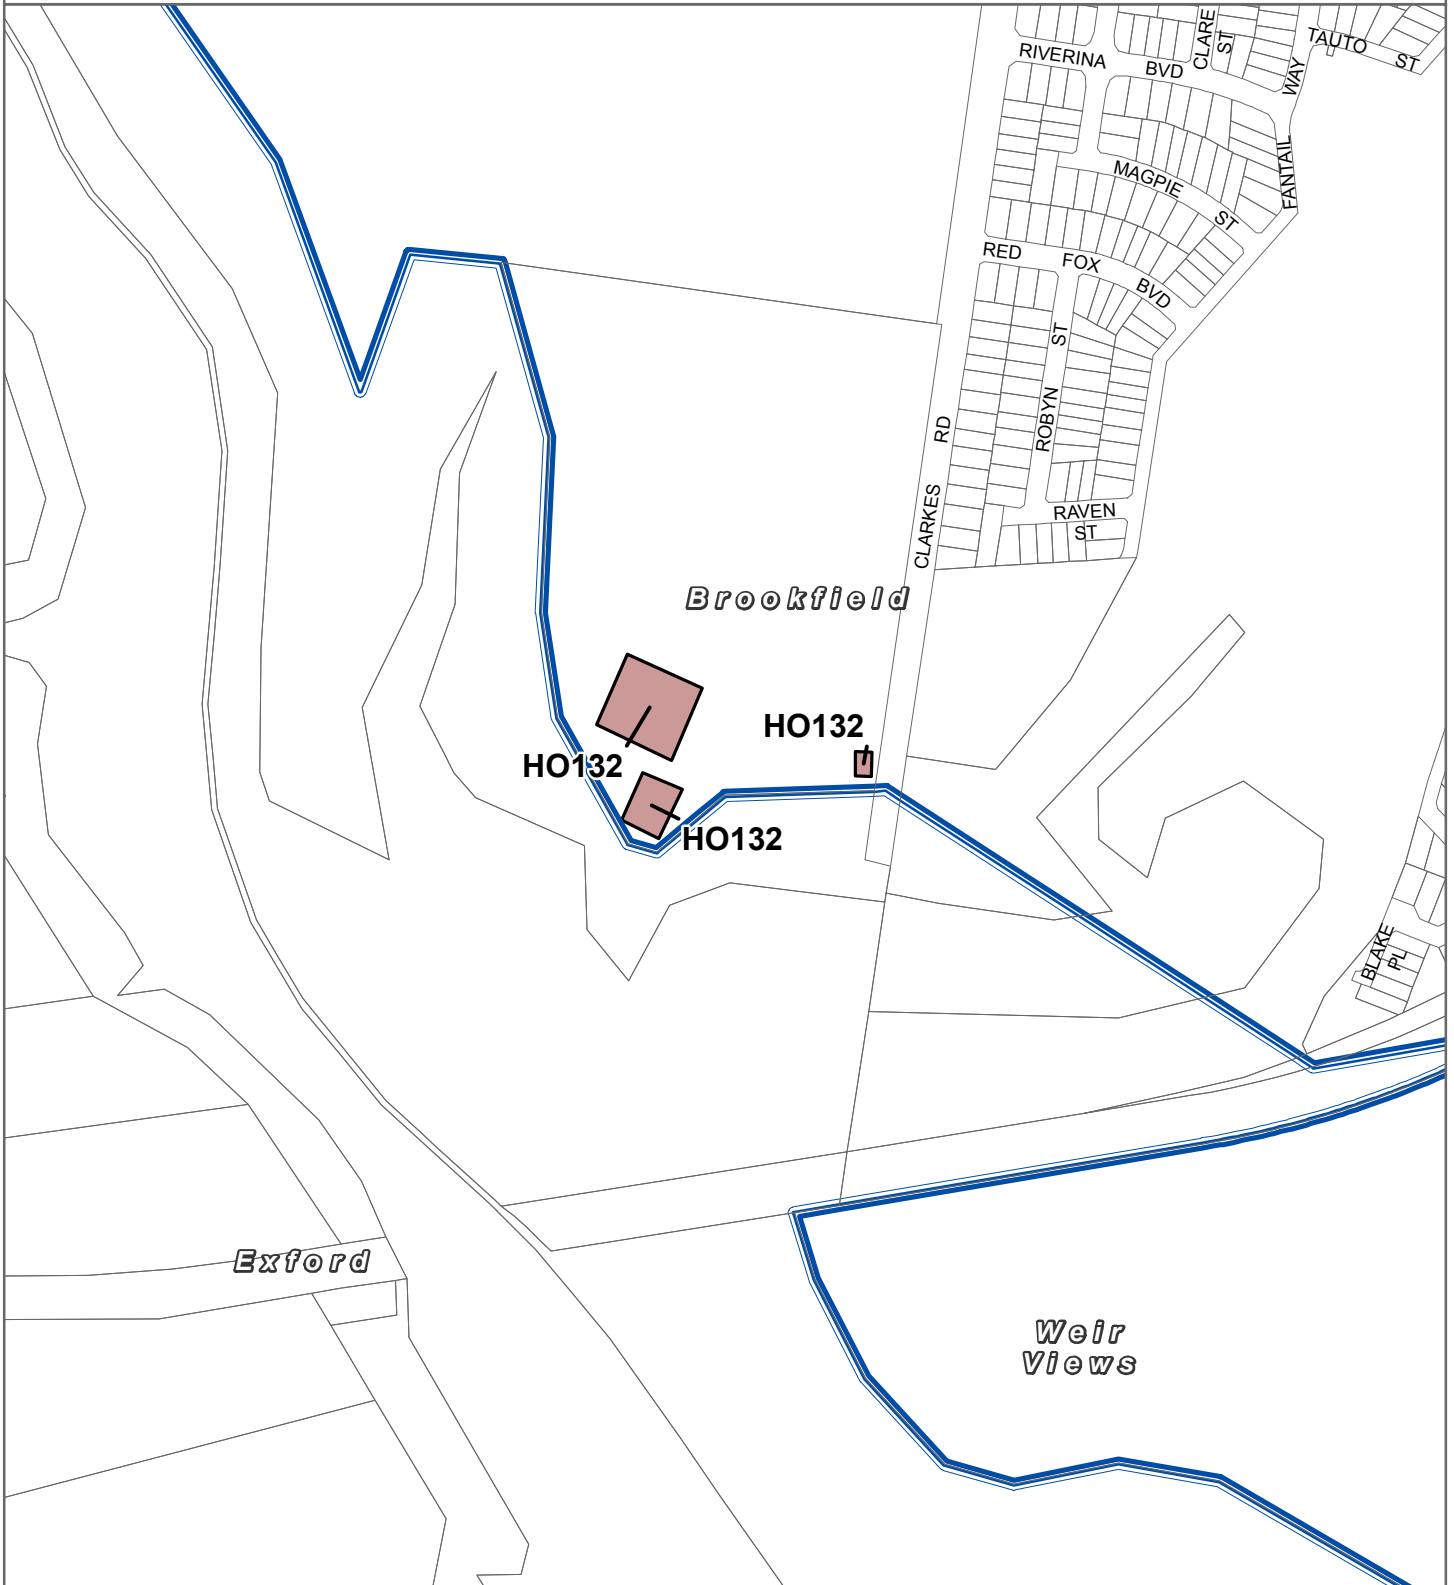

MELTON PLANNING SCHEME - LOCAL PROVISION AMENDMENT C198

LEGEND

-  HO - Heritage Overlay
-  Local Government Area
-  Urban Growth Boundary

Part of Planning Scheme Map 7HO

Disclaimer

This publication may be of assistance to you but the State of Victoria and its employees do not guarantee that the publication is without flaw of any kind or is wholly appropriate for your particular purposes and therefore disclaims all liability for any error, loss or other consequence which may arise from you relying on any information in this publication.

© The State of Victoria Department of Environment, Land, Water and Planning 2018

Planning Group
Print Date: 18/12/2018

Environment,
Land, Water
and Planning