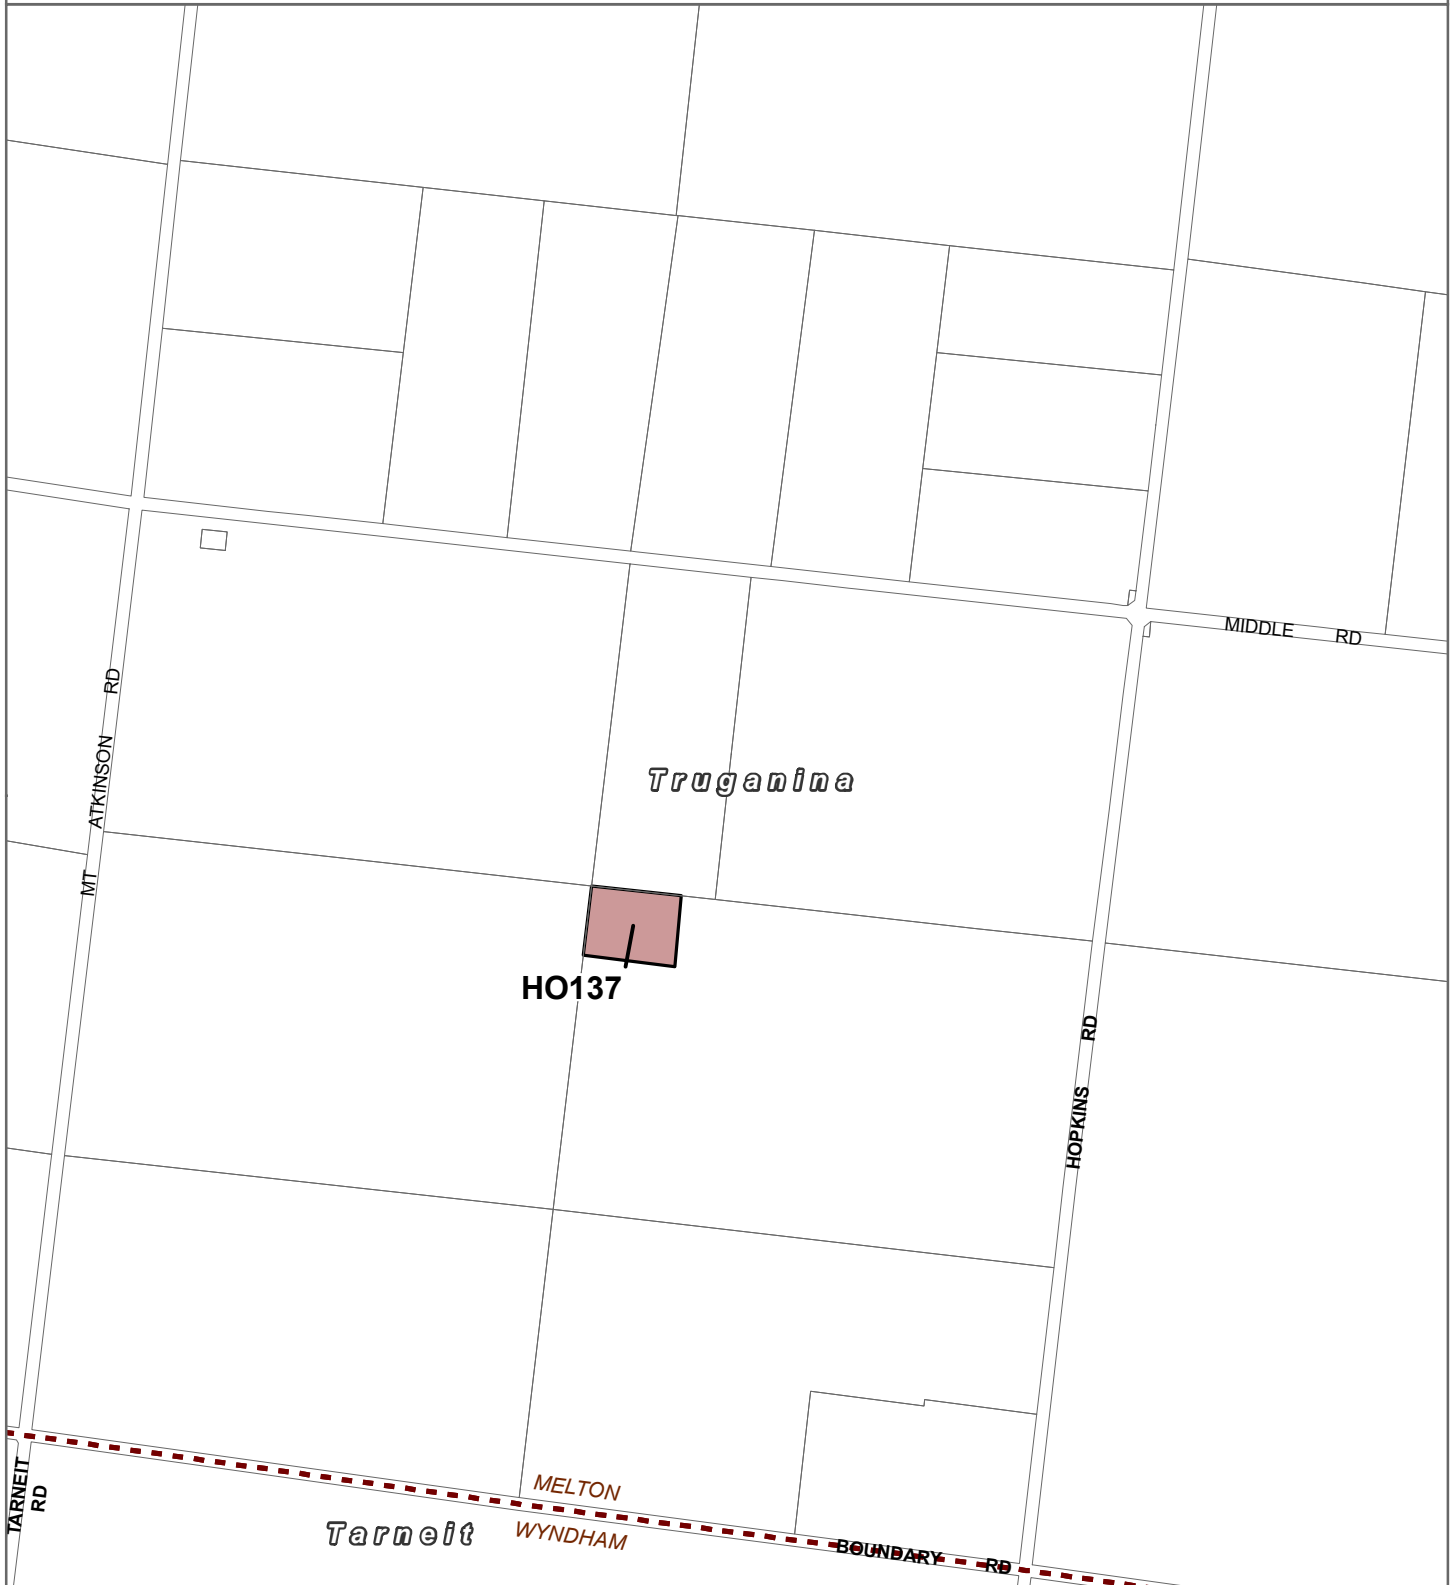

MELTON PLANNING SCHEME - LOCAL PROVISION AMENDMENT C198

LEGEND

-  HO - Heritage Overlay
-  Local Government Area

Part of Planning Scheme Map 13HO

Disclaimer
This publication may be of assistance to you but the State of Victoria and its employees do not guarantee that the publication is without flaw of any kind or is wholly appropriate for your particular purposes and therefore disclaims all liability for any error, loss or other consequence which may arise from you relying on any information in this publication.