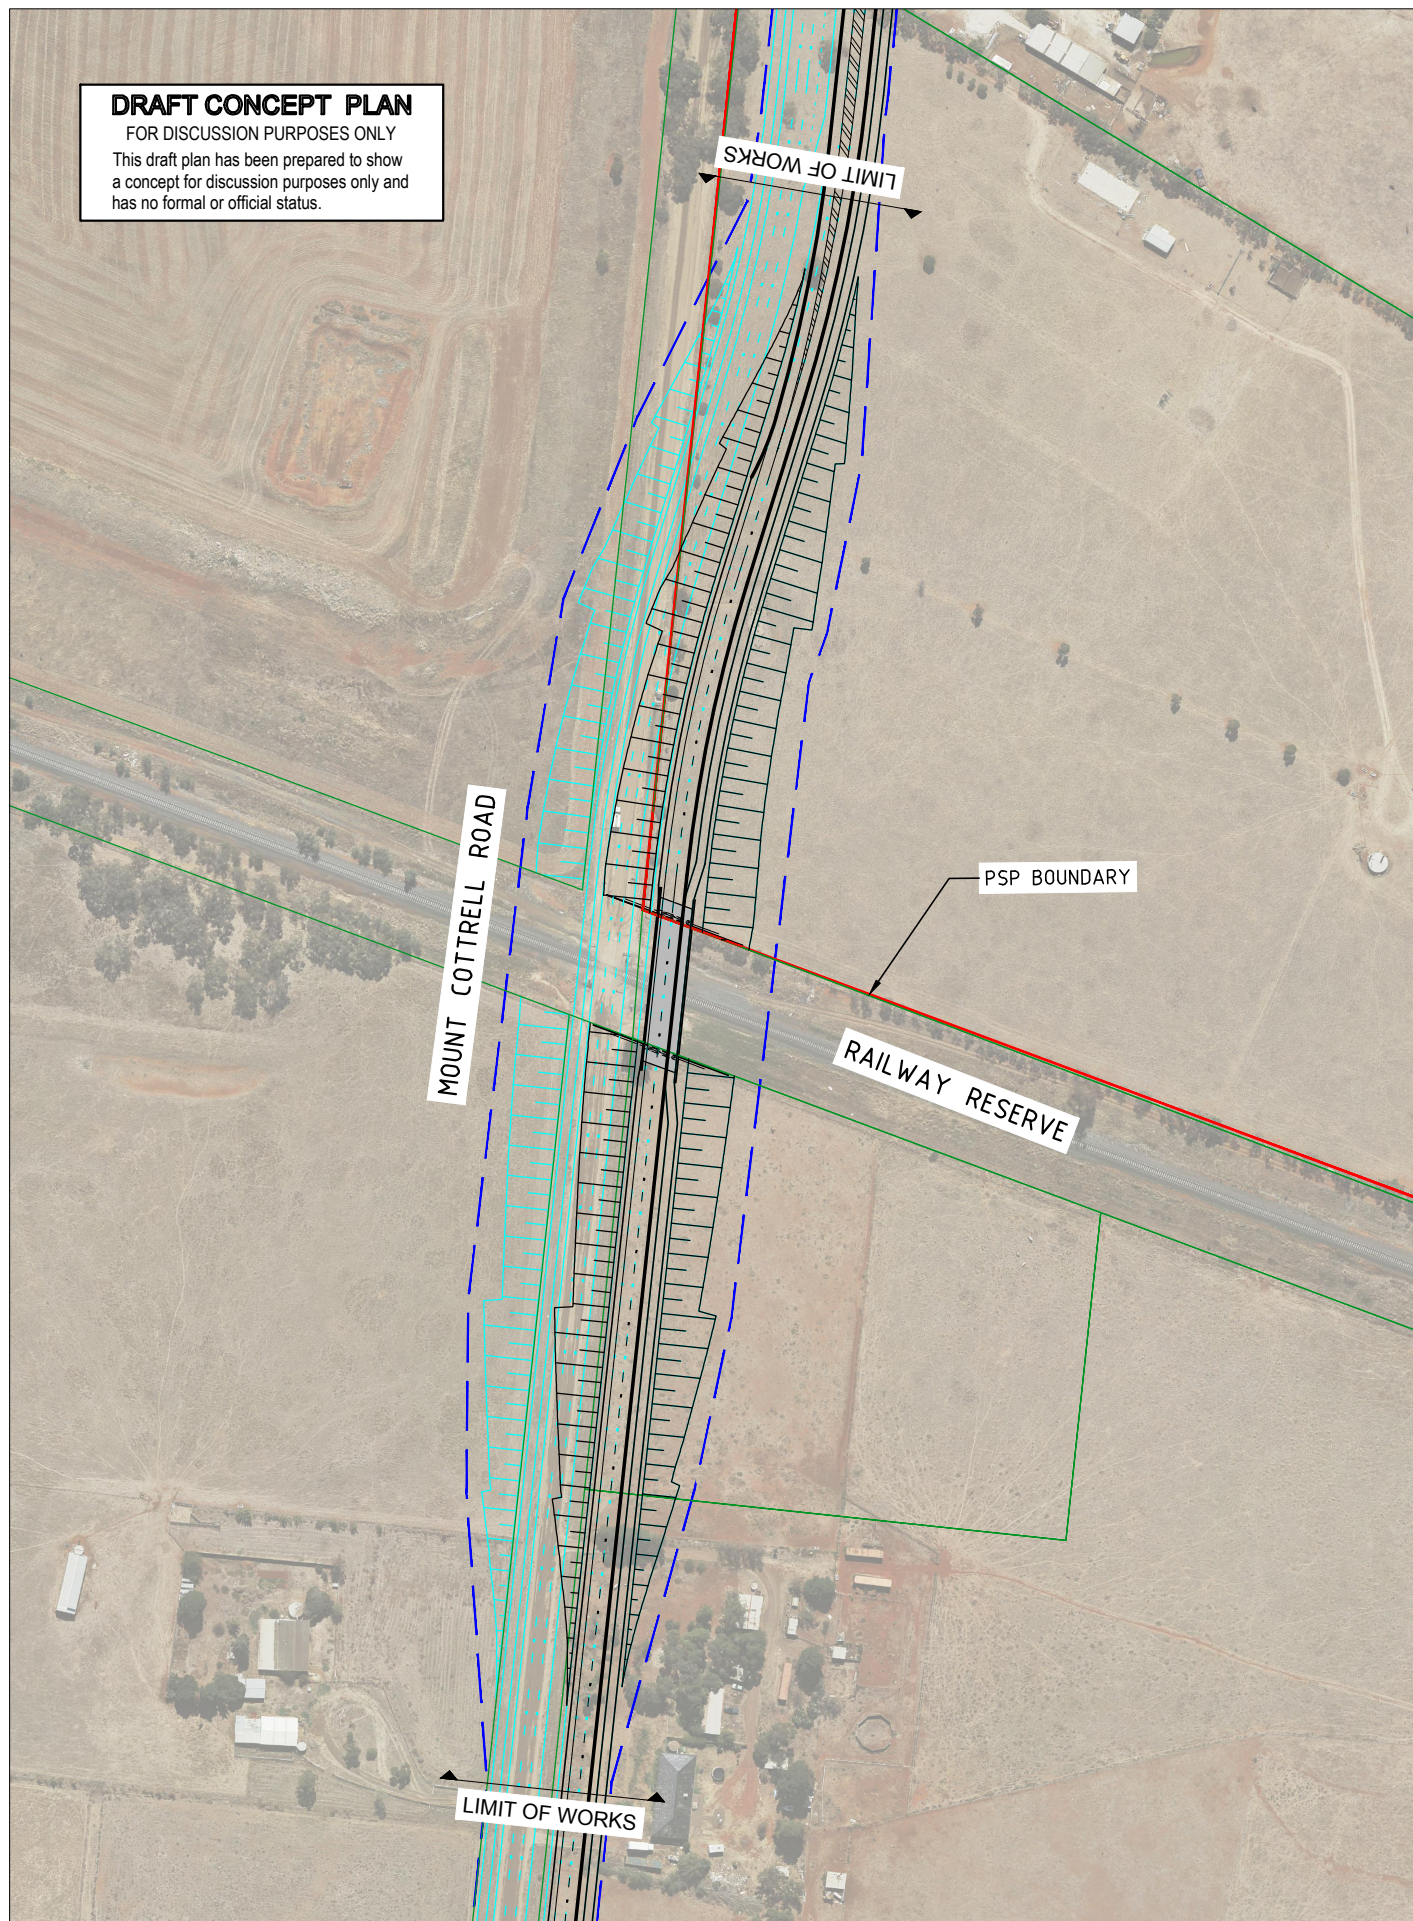

DRAFT CONCEPT PLAN
 FOR DISCUSSION PURPOSES ONLY
 This draft plan has been prepared to show a concept for discussion purposes only and has no formal or official status.

BR02

Mount Cottrell Road over rail line

INFORMATION DOCUMENT
BR02 - MOUNT COTTRELL ROAD OVER RAIL LINE
INFRASTRUCTURE COSTING
30041217-ID-0104-20150817