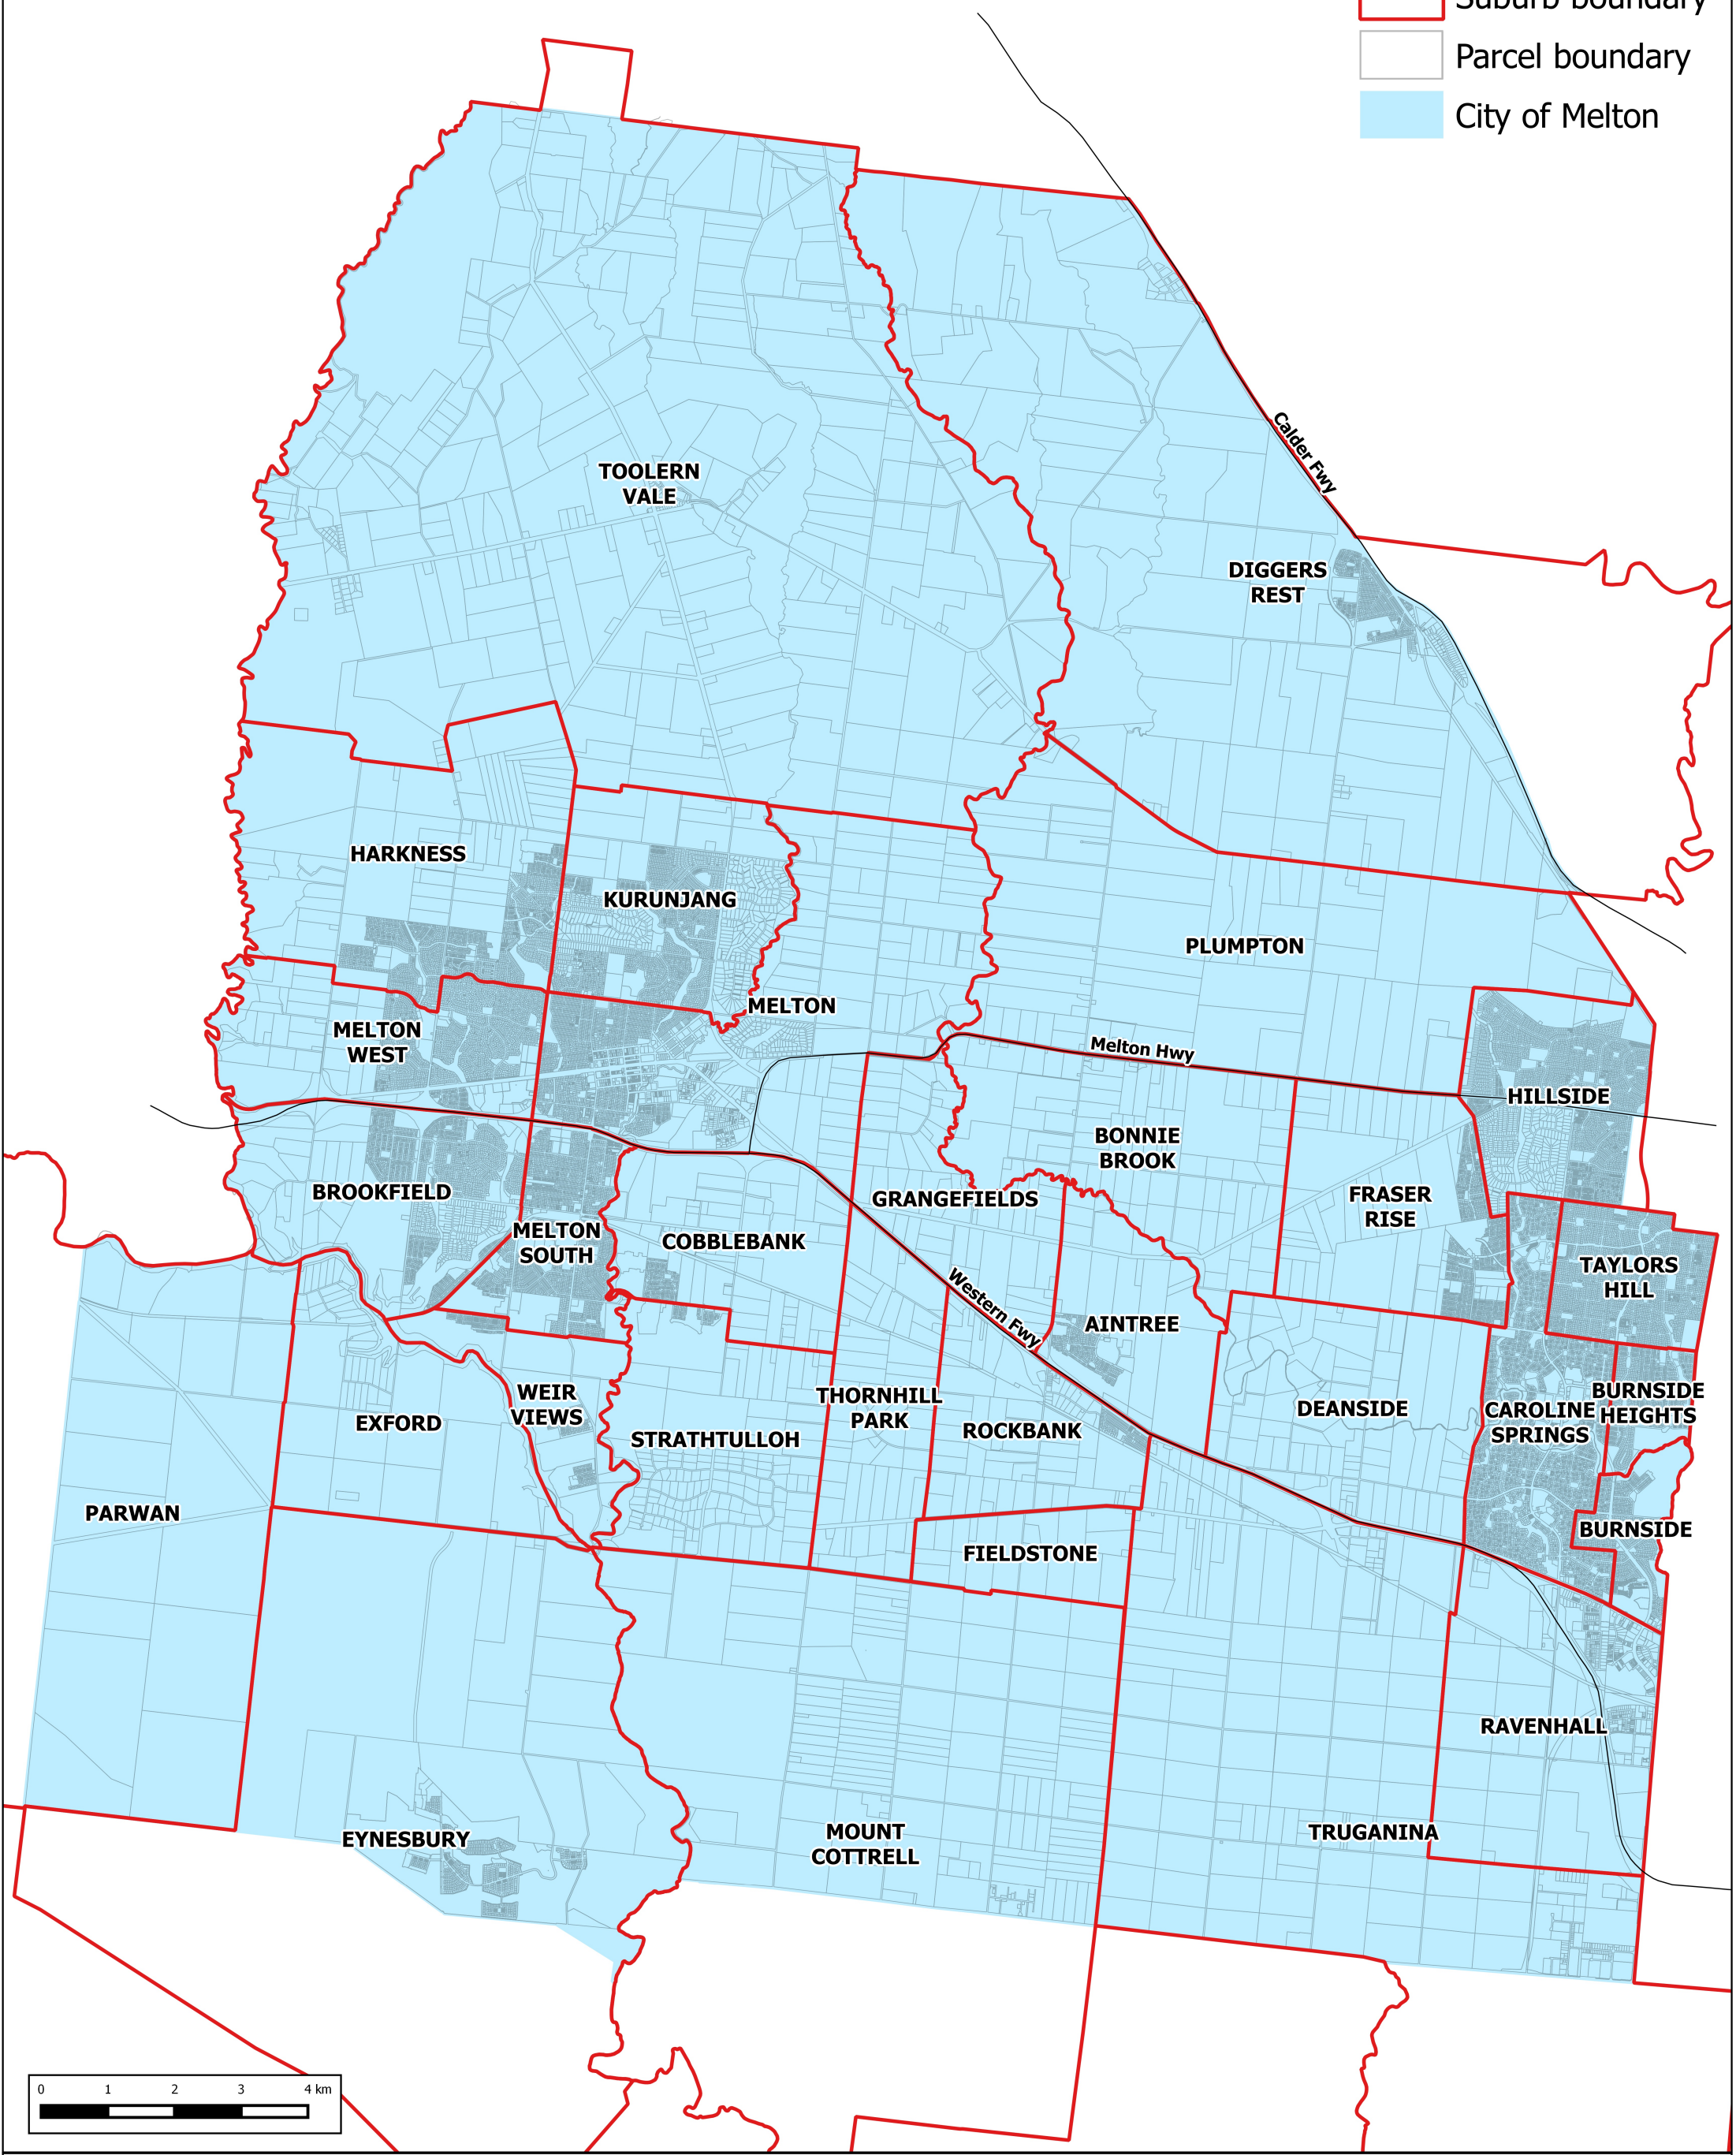

-  Suburb boundary
-  Parcel boundary
-  City of Melton

Disclaimer & Use:
 This publication may be of assistance to you but the State of Victoria, Melton City Council and its employees do not guarantee that the publication is without flaw of any kind or is wholly appropriate for your particular purpose and therefore disclaims all liability for any error, loss or other consequence which may arise from you relying on any information in the publication.

Data Source:
 Melton City Council, Contains Vicmap information
 © The State of Victoria, Melway © Ausway 2014

Projection: GDA1994, MGA z55
 Scale 1:150000

City of Melton New Suburb Boundaries

Map Produced 19/1/2017