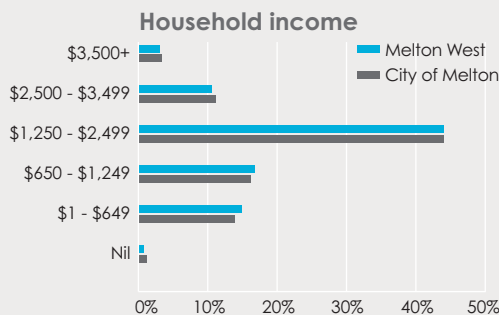

Income

- > 12.5% of households earn low income (City of Melton, 14%)
- > 15% of households earn high income (City of Melton, 19%)
- > Median weekly household income is $1,426 (City of Melton, $1,542)
- > Median monthly mortgage repayment is $1,517 (City of Melton, $1,704)
- > 10% of households are experiencing mortgage stress (City of Melton, 13%)
- > 29.5% of households are experiencing rental stress (City of Melton, 31%)
- > SEIFA index is 947 (City of Melton 994)#
- > Average motor vehicle per dwelling is 2 (City of Melton, 2)

Every care has been taken to ensure the information in this document is correct as at 2019. However Melton City Council does not accept any liability to any person or organisation for the use of information in this document. Please note that there is potential for minor revisions of data with this profile.

* Due to issues with non-identification and undercounting in the 2016 Census, the number could double.

SEIFA index figures above 1,000 are above the Australian average and so relatively less disadvantaged, while index figures below 1,000 indicate areas of relatively greater disadvantage when compared to the nation.

Updated November 2019

References

- > ABS Census of Population and Housing 2016
- > id. City of Melton Community Profile
- > id. City of Melton Population Forecasts

For further information on City of Melton demographics,
please click here