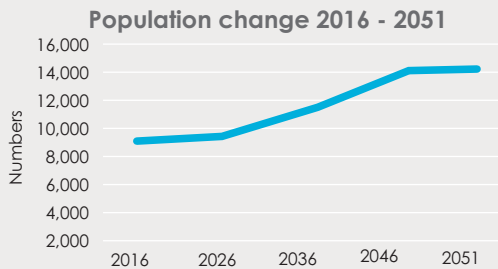

# Melton West Community Profile

## Location & Growth

- > Situated in one of the fastest growing regions in Australia with a population of 9,141 in 2019
- > Population has increased by approximately 500 people in the last 7 years
- > Growing at 1.1% per year (City of Melton at 2.94% and Melton Township growing at 1.36% per year)
- > By 2031, the population will grow to 11,477 people
- > By 2051, the population will grow to 14,220 people
- > The annual growth rate to 2051 is forecast at 1.08%

## Population

- > Young population, median age is 31 (City of Melton, 33)
- > 141 babies born in 2019 (City of Melton, 2,711)
- > 76% of the population is aged less than 49 year
- > The largest population age groups are:
  - 0-4 years old (716)
  - 5-9 years old (734)
  - 35-39 years old (671)
- > By 2036, people aged 70+ will almost double, from 619 people in 2019 to 1,029 people in 2036