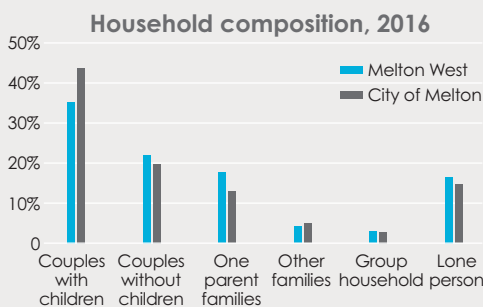

## Location & Growth

- > Situated in one of the fastest growing regions in Australia with a population of 9,141 in 2019
- > Population has increased by approximately 500 people in the last 7 years
- > Growing at 1.1% per year (City of Melton at 2.94% and Melton Township growing at 1.36% per year)
- > By 2031, the population will grow to 11,477 people
- > By 2051, the population will grow to 14,220 people
- > The annual growth rate to 2051 is forecast at 1.08%

## Population

- > Young population, median age is 31 (City of Melton, 33)
- > 141 babies born in 2019 (City of Melton, 2,711)
- > 76% of the population is aged less than 49 year
- > The largest population age groups are:
  - 0-4 years old (716)
  - 5-9 years old (734)
  - 35-39 years old (671)
- > By 2036, people aged 70+ will almost double, from 619 people in 2019 to 1,029 people in 2036

## Households

- > There are more than 3,205 households
- > Average household size is 2.9
- > Household composition is:
  - 36% couples with children (City of Melton, 43%)
  - 21.5% couples without children (City of Melton, 20%)
  - 16.5% one parent families (City of Melton, 13%)
  - 16.5% lone persons (City of Melton, 15%)
- > Average children per family is 1.1