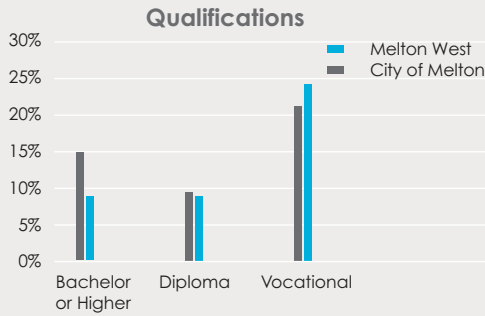

Melton West Community Profile

Education

- > 25% of the population attend an educational institution (City of Melton, 26%)
- > There are 734 babies and pre-schoolers, 1,084 primary schoolers and 800 secondary schoolers
- > 44% of residents have completed Year 12 (City of Melton, 51%)
- > University attendance is 2.7% (City of Melton, 3.5%)
- > Bachelor or Higher Degree qualification is 9.5% (City of Melton, 16%)
- > Vocational qualification is 24.5% (City of Melton, 21%)