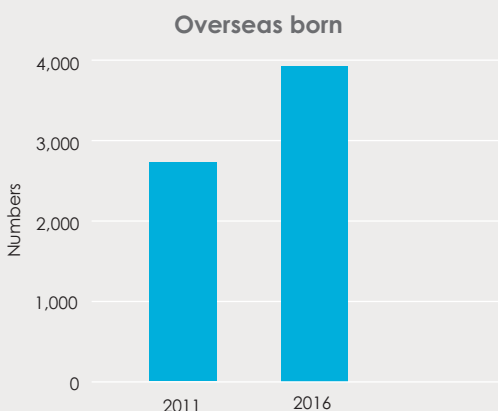

Diversity

- > Between 2011 and 2016, the number of overseas born residents increased from 2,684 to 3,935 (+ 1,251)
- > Top three countries of birth: United Kingdom, New Zealand, and India
- > 18.5% of residents speak a language other than English (City of Melton, 32%)
- > Religion:
  - 29% reported as having 'No religious affiliation' (City of Melton, 22%)
  - Islam and Buddhism is increasing
- > In Melton West, 311 people identify as being of Aboriginal or Torres Strait Islander background*