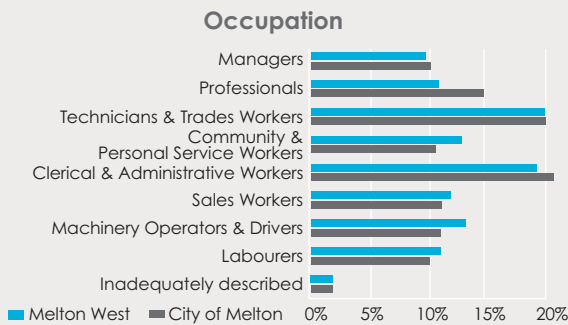

Employment

- > 3,781 people are employed, of which 64% are working full time and 34% part time
- > Most work in technical, trade and clerical and administrative occupations
- > 12% work in professional occupations (City of Melton, 14%)
- > 77% travel to work by car (City of Melton, 70%)
- > 8% travel to work by train or bus (City of Melton, 10%)
- > 13% of residents are engaged in some form of voluntary work (City of Melton, 12.5%)