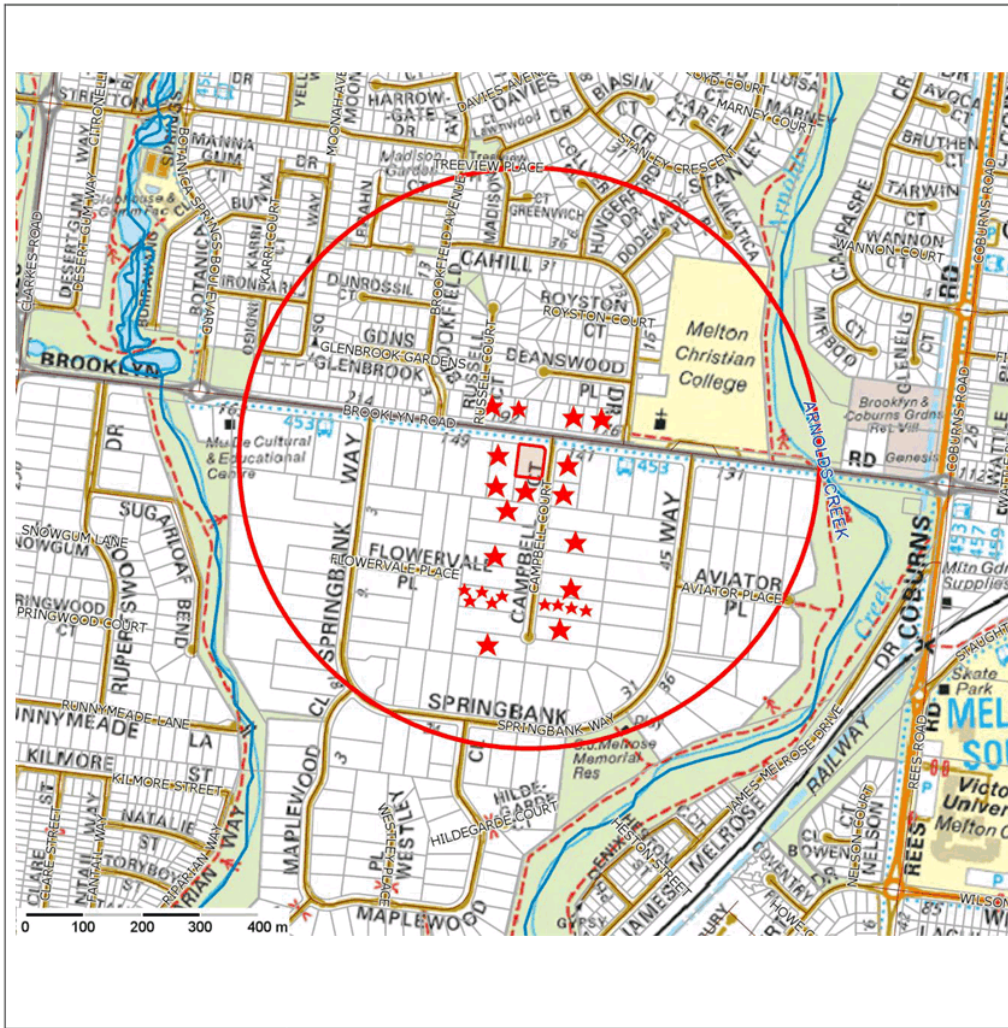

No: PA 2017/5599/1

Address: 143 Brooklyn Road Brookfield 3338

Proposal: Use and development of land for a Childcare Centre with associated car parking and landscaping.

Ward: Coburn

	Subject Site	3/08/2017	
	Objections	 Radius = 500m	

No: PA 2017/5599/1
Address: 143 Brooklyn Road Brookfield 3338
Proposal: Use and development of land for a Childcare Centre with associated car parking and landscaping.
Ward: Coburn

	Subject Site	3/08/2017	
--	--------------	-----------	--